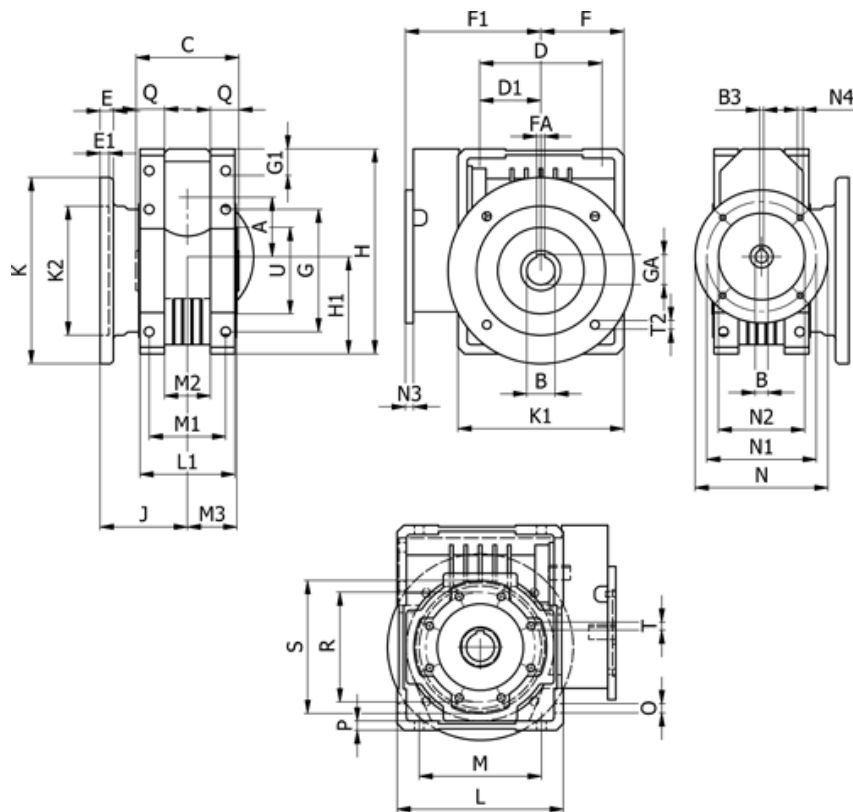

Article number: 3921110030545

Description: Worm gear
WR 110-UFC1-30-112B5, without lubrication

Measures

A = 110.10	E = 20	H = 308.0	M = 184	N4 = M12x13	U = 130
B = 42	E1 = 12	H1 = 125.0	M1 = 115	O = 14.0	
B1 E7 = 28	F = 125	J = 179.5	M2 = 69	P = 14	
B2 = 31.3	F1 = 213	K = 280	M3 = 73.0	Q = 45	
B3 H9 = 8	FA = 12	K1 = 230	N = 250	R = 165	
C = 155	G = 184	K2 = 170	N1 = 215	S = 200	
D = 174.0	G1 = 58.0	L = 250	N2 = 180	T = M12x19	
D1 = 82.0	GA = 45.3	L1 = 143	N3 = 13.0	T2 = 13.0	